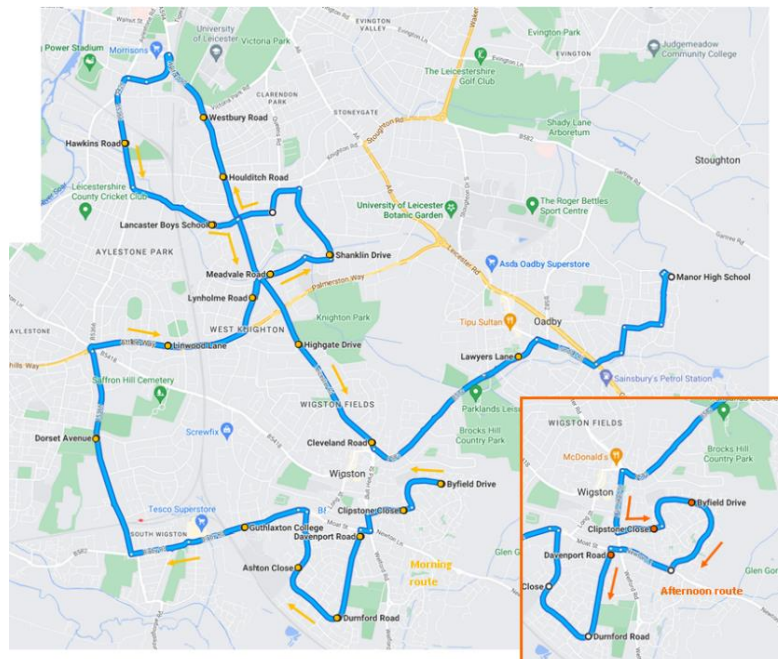

* Stops reversed in afternoon (see map below)

^ Please note time of stop is at the start of route in PM

Manor High School

MH2 (Victoria Park – Hamilton – Scraptoft – Great Glen)

MH2	Stop name	Road	Where	Morning timings (approx.)	Afternoon timings (approx.)
	Manor High School	<i>Copse Close</i>	Oadby		15:15
	Northcote Road	<i>Queens Road</i>	Leicester	07:00	15:24
	Howard Road	<i>Queens Road</i>	Leicester	07:05	15:29
	Halsbury Street	<i>Evington Road</i>	Leicester	07:12	15:36
	Goodwood Road	<i>Spencefield Lane</i>	Leicester	07:19	15:43
	Walshe Road	<i>Goodwood Road</i>	Leicester	07:23	15:47
	King Edward Road	<i>Uppingham Road</i>	Leicester	07:28	15:52
	Lakeview Chase	<i>Sandhills Avenue</i>	Leicester	07:37	16:01
	Bakers Way	<i>Maidenwell Avenue</i>	Leicester	07:41	16:05
	Hollowtree Road	<i>Maidenwell Avenue</i>	Leicester	07:44	16:08
	Barry Road	<i>Keyham Lane West</i>	Leicester	07:48	16:12
	Stocks Road	<i>Station Lane</i>	Scraptoft	07:53	16:17
	Somerby Road	<i>Station Road</i>	Bushby	07:56	16:20
	Grange Lane	<i>Uppingham Road</i>	Thurnby	07:58	16:22
	Main Street	<i>Main Street</i>	Houghton on the Hill	08:04	16:28
	Bindley Lane	<i>Church Road</i>	Great Glen	08:15	16:39
	Manor High School	<i>Copse Close</i>	Oadby	08:25	